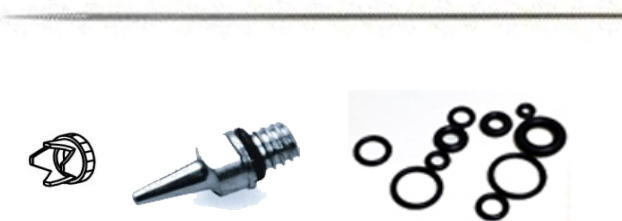

BEL-AIR003

SUCTION FEED AIRBRUSH:

BEL-NC03	Needle Cap	
BEL-NE07	Needle	0,35mm
BEL-NO07	Nozzle	0,35mm
BEL-NE08	Needle	0,50mm
BEL-NO08	Nozzle	0,50mm
BEL-OR03	O-ring set	

GRAVITY FEED AIRBRUSH:

BEL-NC02	Needle Cap	
BEL-NE04	Needle	0,20mm
BEL-NO04	Nozzle	0,20mm
BEL-NE05	Needle	0,25mm
BEL-NO05	Nozzle	0,25mm
BEL-NE06	Needle	0,30mm
BEL-NO06	Nozzle	0,30mm
BEL-OR02	O-ring set	

BEL-AIR004

BEL-NC04	Needle Cap	
BEL-NE09	Needle	0,20mm
BEL-NO09	Nozzle	0,20mm
BEL-NE10	Needle	0,30mm
BEL-NO10	Nozzle	0,30mm
BEL-NE11	Needle	0,50mm
BEL-NO10	Nozzle	0,50mm
BEL-OR04	O-ring set