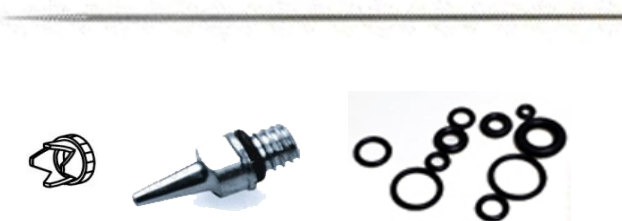

BEL-AIR003

SUCTION FEED AIRBRUSH:

BEL-NC03	Needle Cap	
BEL-NE07	Needle	0,35mm
BEL-NO07	Nozzle	0,35mm
BEL-NE08	Needle	0,50mm
BEL-NO08	Nozzle	0,50mm
BEL-OR03	O-ring set	

GRAVITY FEED AIRBRUSH:

BEL-NC02	Needle Cap	
BEL-NE04	Needle	0,20mm
BEL-NO04	Nozzle	0,20mm
BEL-NE05	Needle	0,25mm
BEL-NO05	Nozzle	0,25mm
BEL-NE06	Needle	0,30mm
BEL-NO06	Nozzle	0,30mm
BEL-OR02	O-ring set