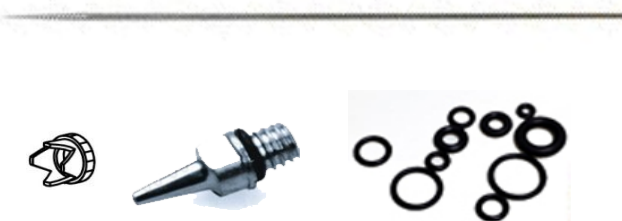

BEL-AIR004

BEL-NC04	Needle Cap	
BEL-NE09	Needle	0,20mm
BEL-NO09	Nozzle	0,20mm
BEL-NE10	Needle	0,30mm
BEL-NO10	Nozzle	0,30mm
BEL-NE11	Needle	0,50mm
BEL-NO10	Nozzle	0,50mm
BEL-OR04	O-ring set